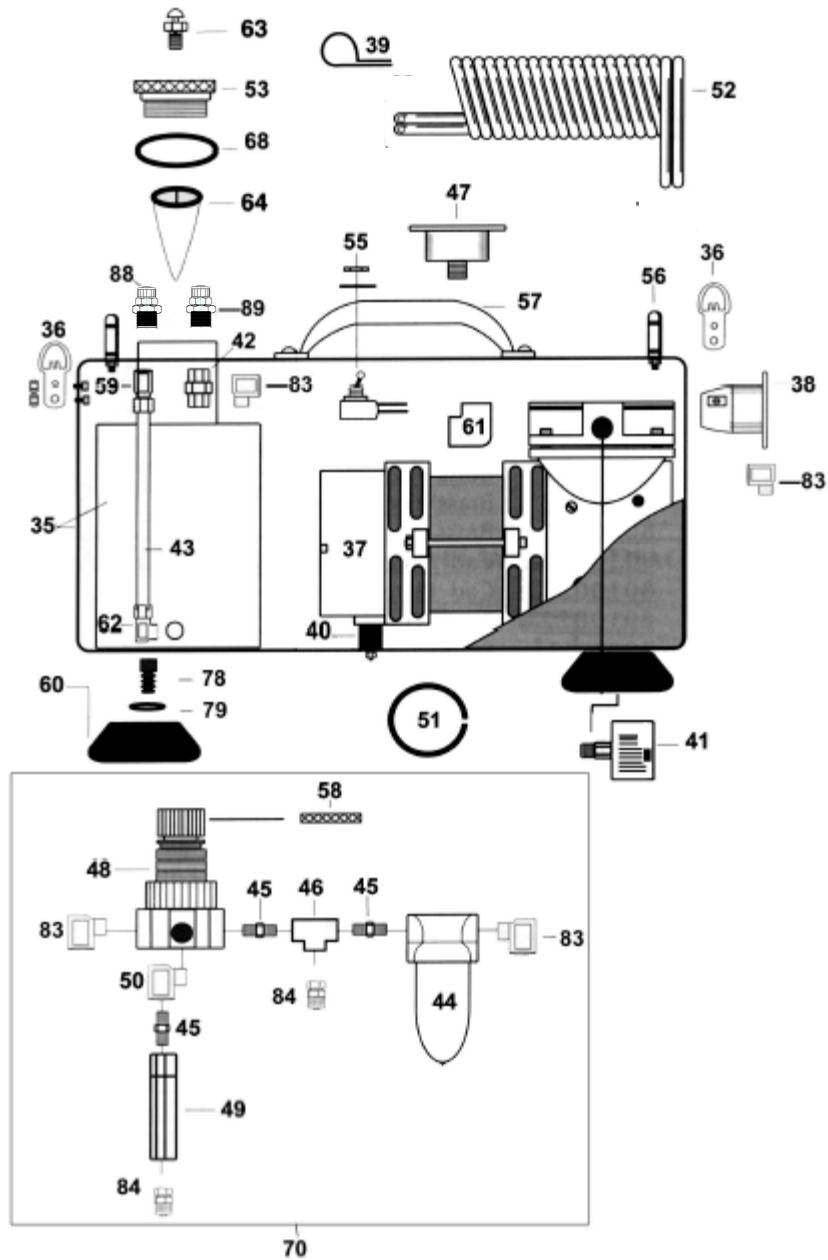

ACTISOL® COMPACT UNIT EXPLODED

Item #	Part #	Item Description
35	300029A	Aluminum Cabinet
	300029B	Aluminum Tank For Cabinet
	300029C	Side "A" For Cabinet
	300029D	Side "B" For Cabinet
36	300030	"D" Ring
37	3000313	Compressor
38	8010032	Flanged Electrical Inlet
39	8010035	Plastic Hose Clamp - 1/2"
40	300034	Compressor Mount Isolator
41	300133	Intake Filter
42	300037	Female Coupling - 1/8" npt
43	8010038	Nylon Plastic Tubing - 1/4" OD
44	8010039	Moisture Filter - 1/8" fnpt
45	8010040	Hex Nipple - 1/8" npt
46	8010041	Female Tee - 1/8" fnpt
47	8010042	Panel Mount Gauge - 0-30
48	8010043	Regulator - 1/8" fnpt
49	8020044	Viton Check Valve - 1/8" fnpt
50	8010045	Street Elbow - 1/8"
51	300046	Poly Grommet
52	8010047	Red Twin Coiled Tubing - 15'
52	300132	Blue Twin Coiled Tubing - 15'
52	300039	Black Twin Coiled Tubing - 15'
53	300048	Threaded & Ported Tank Cap - Coarse
55	8010051	On/Off Switch (6A / 125V; 3A / 250V)
56	8010052	Spring Clamp - Wand
57	8010053	Handle
58	300129	Regulator Mount Nut
59	8010055	1/8" fnpt x 1/4" Compression
60	8010056	Shock Absorber Foot
61	300100	1/8" fnpt x 1/8" hb - 90°
62	8010061	1/8" npt X 1/4" Compression - 90°