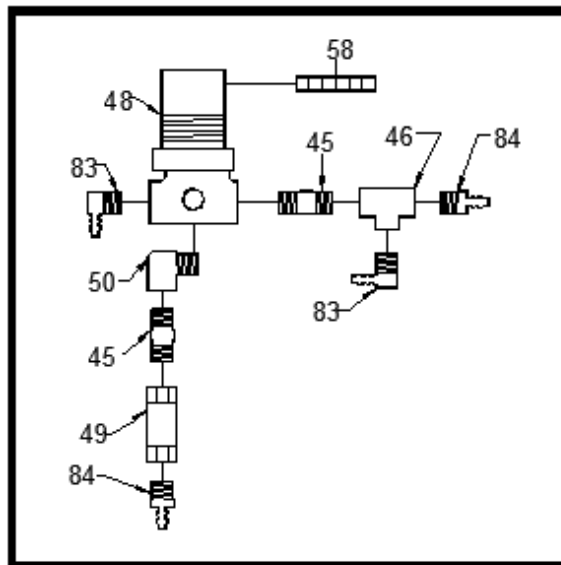

ACTISOL® COMPACT UNIT WITH QUICK DISCONNECTS EXPLODED

ACTISOL® COMPACT UNIT WTH QUICK DISCONNECTS EXPLODED

ITEM #	CODE	DESCRIPTION
35	300029A	Aluminum Cabinet
	300029B	Aluminum Tank for Cabinet
	300029C	Cabinet Panel – 1
	300029D	Cabinet Panel - 2
	Anodize	Anodized Chassis & Tank
36	300030	“D” Ring
37	3000313	Compressor
38	8010032	Flanged Electrical Inlet
39	8010035	Plastic Hose Clamp
40	300034	Compressor Mount / Isolator
41	300133	Compressor Intake Air Filter
42	300037	1/8” Female Coupling
43	8010038	1/4” Plastic Tubing – per inch
45	8010040	1/8” Hex Nipple
46	8010041	1/8” Female Tee
47	8010042	0-30 Panel Mount Gauge
48	8010043	1/8” Regulator
49	8020044	1/8” Viton Check Valve
50	8010045	1/8” Street Elbow
51	300046	Poly Grommet
52	8010047	15’ Red Twin Coiled Tubing
	300039	15’ Black Twin Coiled Tubing
	300132	15’ Blue Twin Coiled Tubing
53	300048	Threaded & Ported Tank Cap
55	8010051	Electrical On/Off Switch
56	8010052	Spring Clamp for Wand
57	8010060	Handle
58	8010054	Regulator Mount Nut
59	8010055	1/8” FNPT X 1/4” Compression
60	8010056	Shock Absorber Foot
61	300100	1/8” FNPT X 1/8 HB-90
62	8010061	1/8” NPT X 1/4” Compression Elbow
63	300063	1/8” Push Button Pressure Relief Valve
64	300064	Drop in Tank Filter
65	300071	#10 Sheet Metal Screws – Not Shown
66	300073	Shoulder Strap – Not Shown
67	8010068	Diaphragm for Compressor – Not Shown
68	300070	“O” Ring for Tank Cap
69	300080	Shipping Box (w / inserts) - Not Shown
70	8010075	Manifold Complete