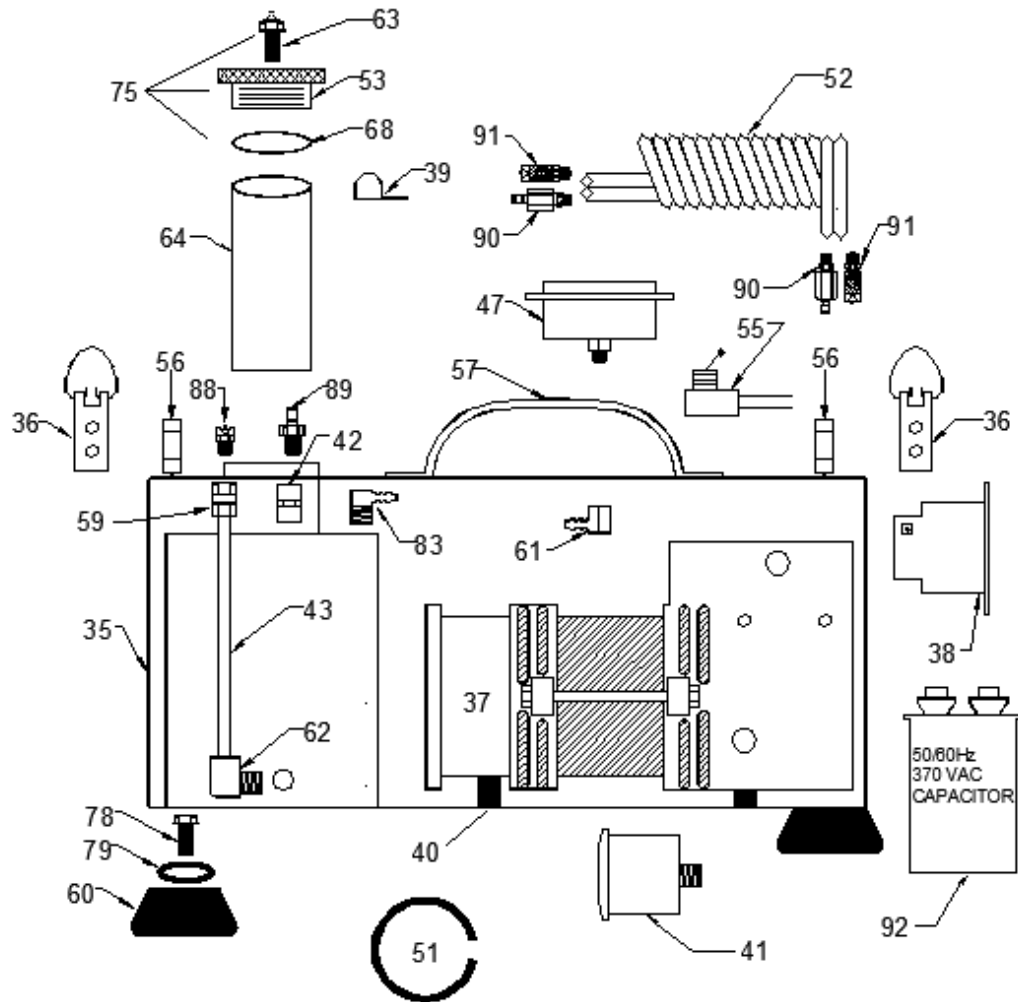

ACTISOL® COMPACT UNIT WITH QUICK DISCONNECTS EXPLODED

ACTISOL® COMPACT UNIT WTH QUICK DISCONNECTS EXPLODED

ITEM #	CODE	DESCRIPTION
35	300029A	Aluminum Cabinet
	300029B	Aluminum Tank for Cabinet
	300029C	Cabinet Panel – 1
	300029D	Cabinet Panel - 2
	Anodize	Anodized Chassis & Tank
36	300030	“D” Ring
37	3000313	Compressor
38	8010032	Flanged Electrical Inlet
39	8010035	Plastic Hose Clamp
40	300034	Compressor Mount / Isolator
41	300133	Compressor Intake Air Filter
42	300037	1/8” Female Coupling
43	8010038	1/4” Plastic Tubing – per inch
45	8010040	1/8” Hex Nipple
46	8010041	1/8” Female Tee
47	8010042	0-30 Panel Mount Gauge
48	8010043	1/8” Regulator
49	8020044	1/8” Viton Check Valve
50	8010045	1/8” Street Elbow
51	300046	Poly Grommet
52	8010047	15’ Red Twin Coiled Tubing
	300039	15’ Black Twin Coiled Tubing
	300132	15’ Blue Twin Coiled Tubing
53	300048	Threaded & Ported Tank Cap
55	8010051	Electrical On/Off Switch
56	8010052	Spring Clamp for Wand
57	8010060	Handle
58	8010054	Regulator Mount Nut
59	8010055	1/8” FNPT X 1/4” Compression
60	8010056	Shock Absorber Foot
61	300100	1/8” FNPT X 1/8 HB-90
62	8010061	1/8” NPT X 1/4” Compression Elbow
63	300063	1/8” Push Button Pressure Relief Valve
64	300064	Drop in Tank Filter
65	300071	#10 Sheet Metal Screws – Not Shown
66	300073	Shoulder Strap – Not Shown
67	8010068	Diaphragm for Compressor – Not Shown
68	300070	“O” Ring for Tank Cap
69	300080	Shipping Box (w / inserts) - Not Shown
70	8010075	Manifold Complete